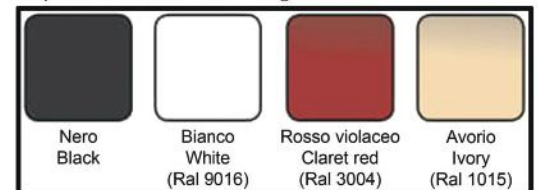

Disponibile nei colori / Color range: