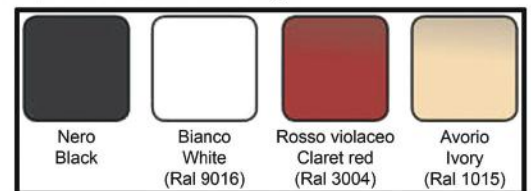

Disponibile nei colori / Color range: