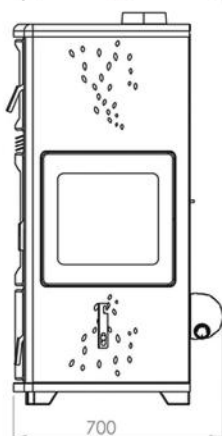

Combustibile / Fuel:

Legna /
Wood

Carbone /
Coal

Piastra
scaldavivande /
Warming
shelf