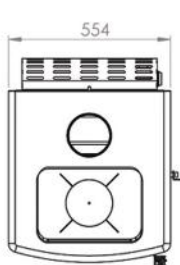

Combustibile / Fuel: