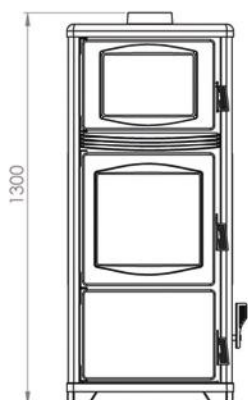

Combustibile / Fuel:

Legna /
Wood

Carbone /
Coal

Piastra
scaldavivande /
Warming
shelf