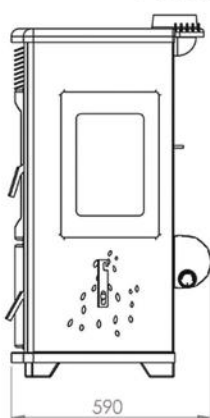

Eracle

Combustibile / Fuel:

Legna /
Wood

Carbone /
Coal

Piastra
scaldavivande /
Warming
shelf