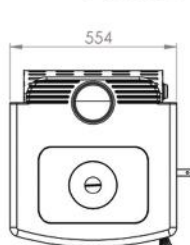

Eracle F

Combustibile / Fuel: