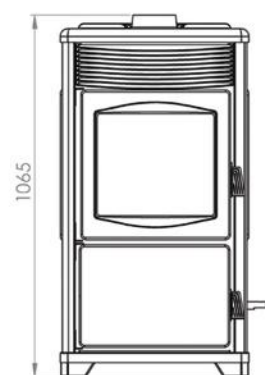

Combustibile / Fuel:

Legna /
Wood

Carbone /
Coal

Piastra
scaldavivande /
Warming
shelf