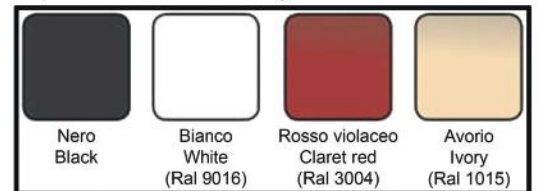

Disponibile nei colori / Color range: