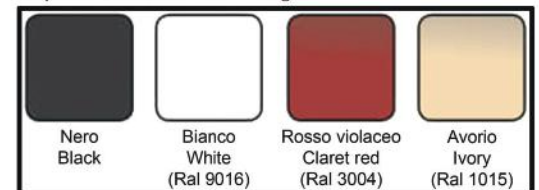

Su richiesta: controllo remoto da smartphone.

AURA is a tiny and versatile stove, though for small places but elegant for all furnishing solutions.

Features: low pellet usage and high efficiency, low carbon monoxide levels (less than 200 ppm), electronic control system, automatic ignition, 5 combustion speed levels, adjustable room temperature, self cleaning glass and brazier, remote control.

Disponibile nei colori / Color range:

Combustibile / Fuel:

IRRADIATM